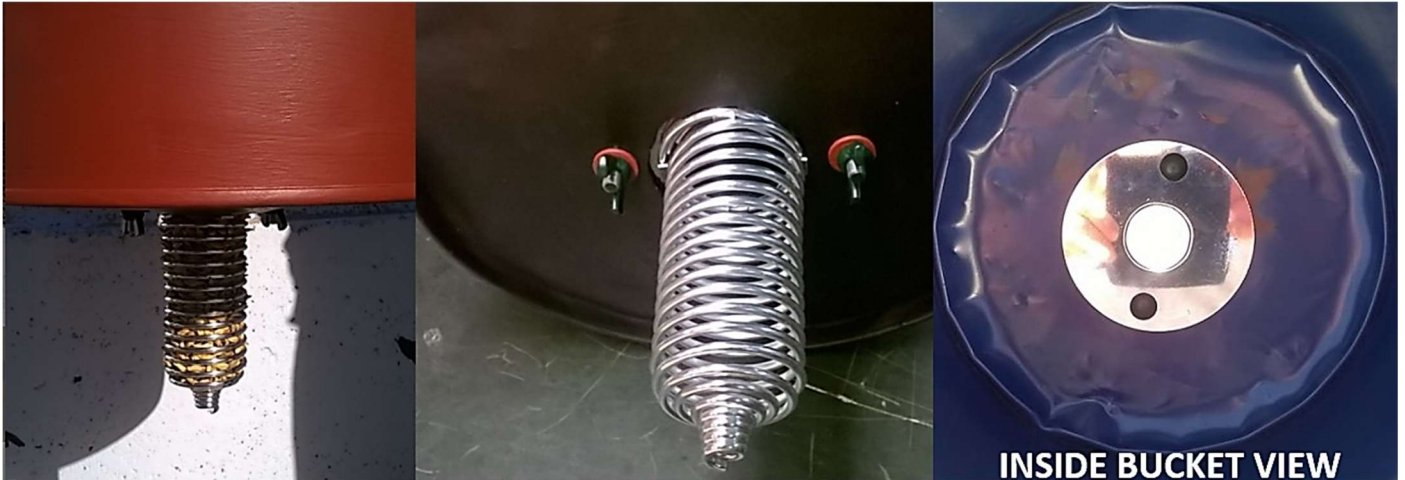

NITEforce Feeding Coil

USER MANUAL

PLEASE READ CAREFULLY

Thank you for Purchasing NITEforce Feeding Coil

NITEforce Feeding Coil is used for animal or bird feeding with grain. Feeding Coil is attached below the bucket or barrel. You can place mounting plate either inside or outside the bucket/barrel.

Please see below picture where coil mounting plate is mounted inside the round 20L metal bucket:

COIL & MOUNTING PLATE ASSEMBLY BEFORE USE

Attach the coil to mounting plate by rotating the coil wire under 4 hooks. Coil will be tighten and attaching to mounting plate. Please see below picture:

Make a hole of 50mm middle of the bucket or barrel base. Push the Feeding Coild thru the hole and drill 2 mounting holes for attaching the Feeding Coil its place.

FEEDING COIL IN USE

Always avoid rain water, snow or other moisture going inside your feeding bucket/barrel.