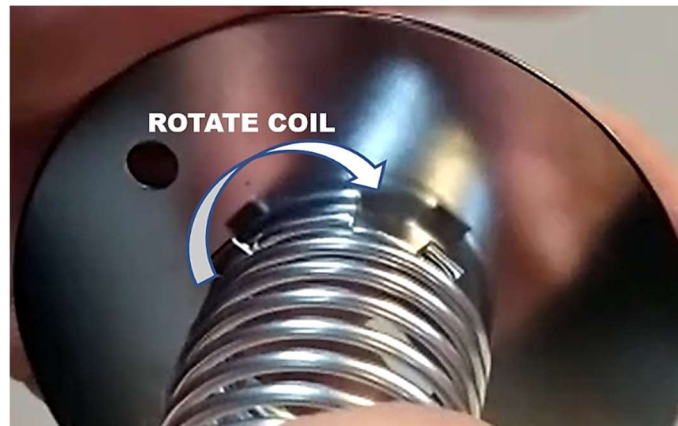

NITEforce Feeding Coil

USER MANUAL

PLEASE READ CAREFULLY

Thank you for Purchasing NITEforce Feeding Coil

NITEforce Feeding Coil is used for animal or bird feeding with grain. Feeding Coil is attached below the bucket or barrel. You can place mounting plate either inside or outside the bucket/barrel.

Please see below picture where coil mounting plate is mounted inside the round 20L metal bucket:

COIL & MOUNTING PLATE ASSEMBLY BEFORE USE

Attach the coil to mounting plate by rotating the coil wire under 4 hooks. Coil will be tighten and attaching to mounting plate. Please see below picture: