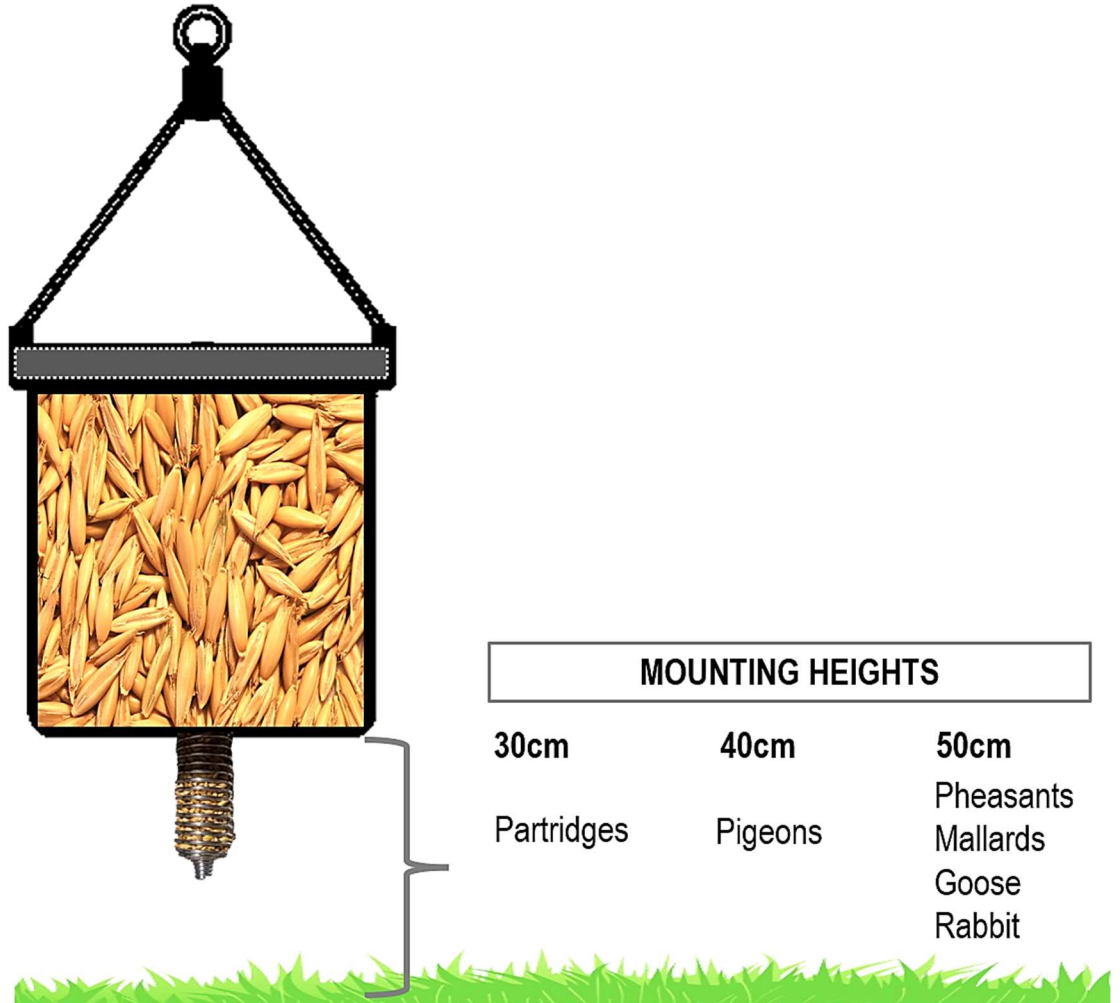

NITEforce Feeding Coil

USER MANUAL

PLEASE READ CAREFULLY

Thank you for Purchasing NITEforce Feeding Coil

NITEforce Feeding Coil is used for animal or bird feeding with grain. Feeding Coil is attached below the bucket or barrel. You can place mounting plate either inside or outside the bucket/barrel.

Please see below picture where coil mounting plate is mounted inside the round 20L metal bucket:

COIL & MOUNTING PLATE ASSEMBLY BEFORE USE

Attach the coil to mounting plate by rotating the coil wire under 4 hooks. Coil will be tighten and attaching to mounting plate. Please see below picture:

Make a hole of 50mm middle of the bucket or barrel base. Push the Feeding Coild thru the hole and drill 2 mounting holes for attaching the Feeding Coil its place.

FEEDING COIL IN USE

Always avoid rain water, snow or other moisture going inside your feeding bucket/barrel.

Use lid close it! It is important keep your grains dry so it is not mould.

Animals and birds learn quickly "shake the coil" from and get grains dropping between coil openings:

**MOUNTING HEIGHTS
FOR DIFFERENT SIZE
ANIMALS OR BIRDS**