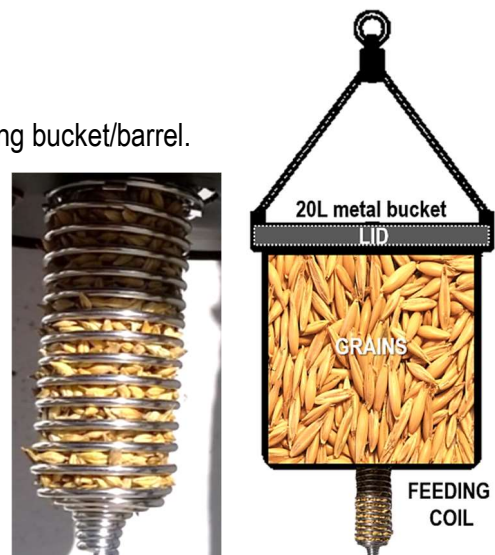

NITEforce Feeding Coil

USER MANUAL

PLEASE READ CAREFULLY

Thank you for Purchasing NITEforce Feeding Coil

NITEforce Feeding Coil is used for animal or bird feeding with grain. Feeding Coil is attached below the bucket or barrel. You can place mounting plate either inside or outside the bucket/barrel.

Please see below picture where coil mounting plate is mounted inside the round 20L metal bucket:

COIL & MOUNTING PLATE ASSEMBLY BEFORE USE

Attach the coil to mounting plate by rotating the coil wire under 4 hooks. Coil will be tighten and attaching to mounting plate. Please see below picture:

Make a hole of 50mm middle of the bucket or barrel base. Push the Feeding Coild thru the hole and drill 2 mounting holes for attaching the Feeding Coil its place.

FEEDING COIL IN USE

Always avoid rain water, snow or other moisture going inside your feeding bucket/barrel.

Use lid close it! It is important keep your grains dry so it is not mould.

Animals and birds learn quickly "shake the coil" from and get grains dropping between coil openings:

**MOUNTING HEIGHTS
FOR DIFFERENT SIZE
ANIMALS OR BIRDS**